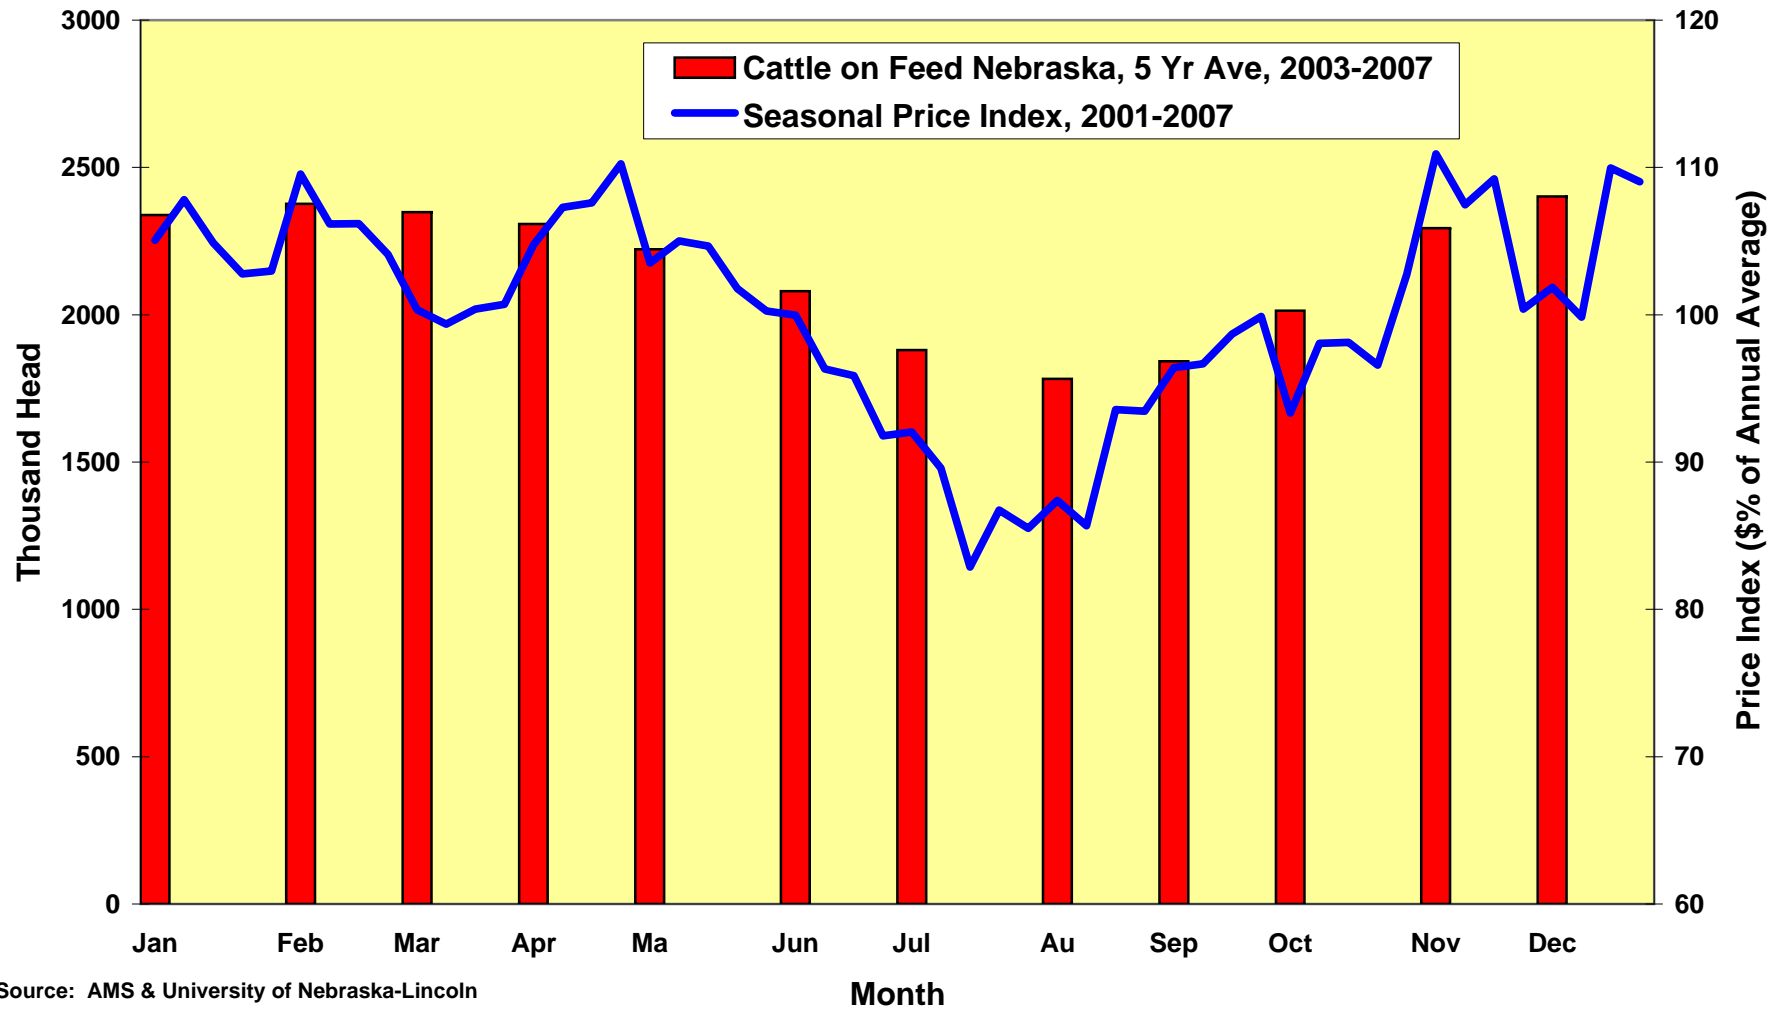

## Seasonal Price Index of Dried Distillers Grains, Nebraska, and Cattle on Feed, Nebraska, 1000+ Head Feedyards

Source: AMS & University of Nebraska-Lincoln