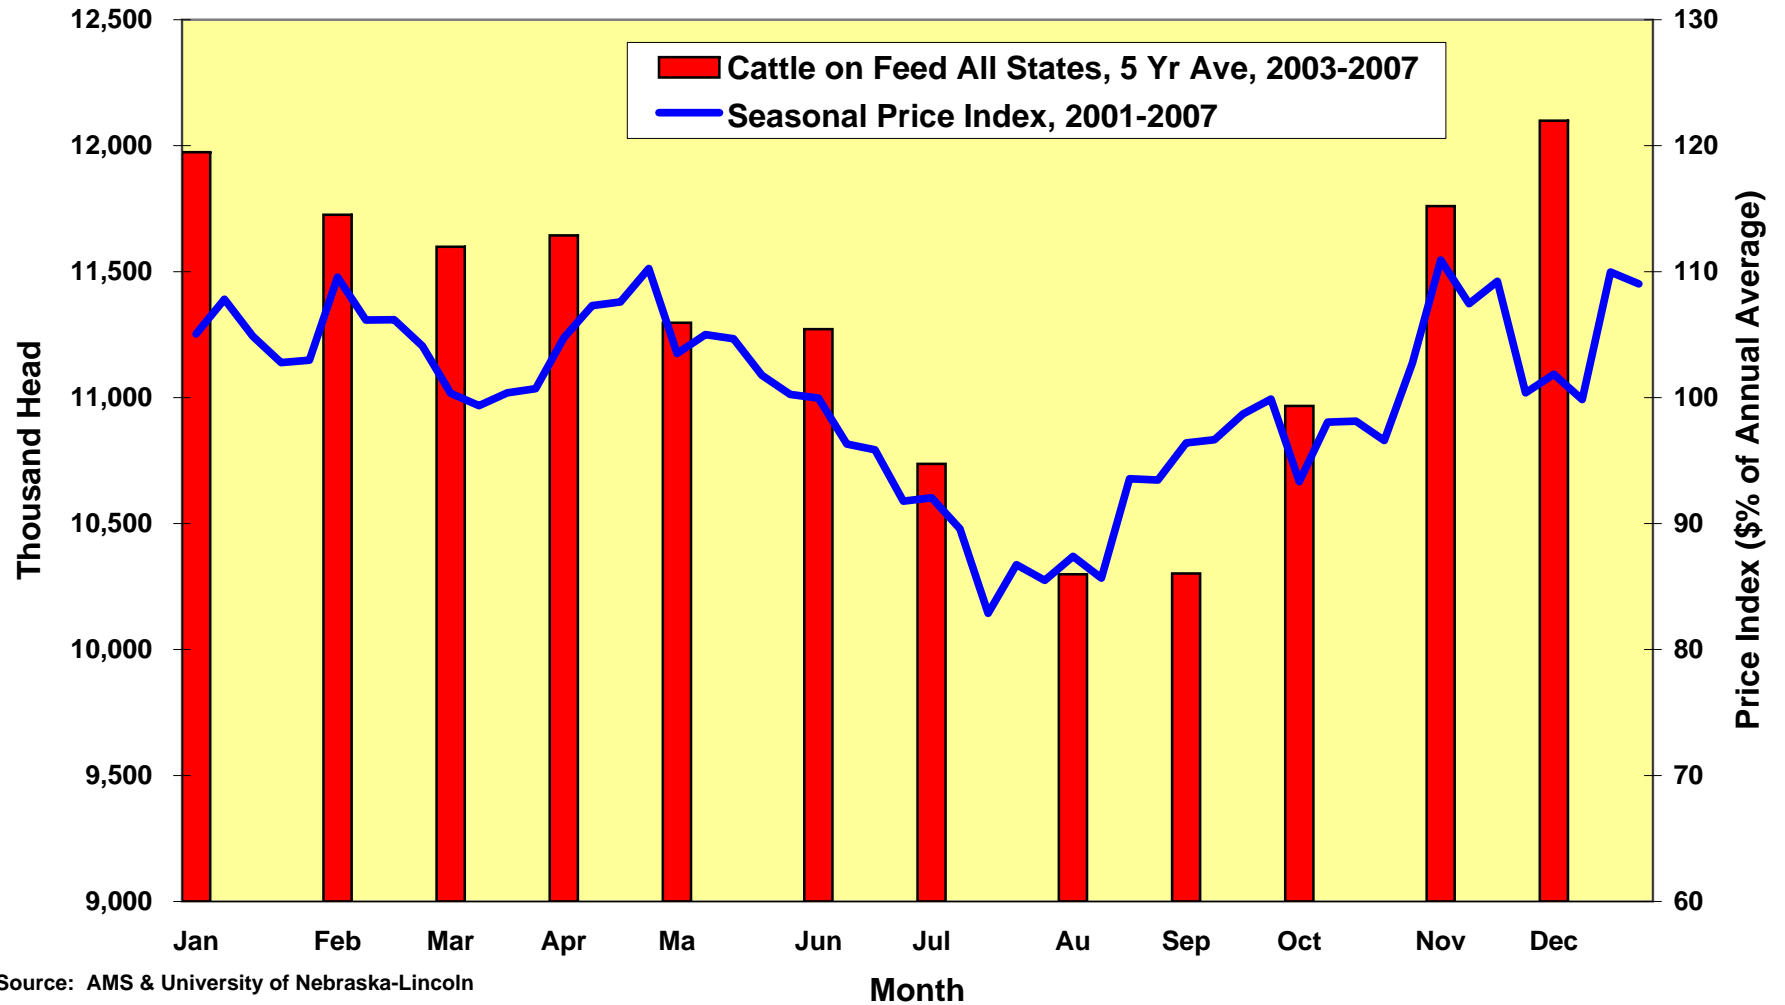

Seasonal Price Index of Dried Distillers Grains, Nebraska, and Cattle on Feed, All States, 1000+ Head Feedyards

Source: AMS & University of Nebraska-Lincoln